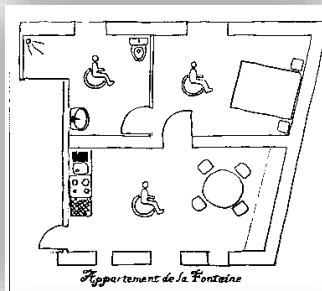

Bocage Saint Roman

Pricelist 2022 for holiday apartments

All apartments were built in 2012. They are decorated individually and with very high quality in a Provencal style with antiques and accessories. There are private patios and communal seats in the park-like garden. The nice summer kitchen can be used after agreeing. The apartments are self catering, but final cleaning is carried out by our employees. There is a sufficient number of parking spaces available.

Bergère

1. 59 m²
   - Extra children's room
   - High ceilings
   - Open fireplace in de livingroom
2. Low season 721,00 €
   Season 910,00 €
   High season 1.085,00 €

Fontaine

1. 38 m²
   - Barrier-free
   - Cozy eating area
   - Luxurious furnishing
2. Low Season 511,00 €
   Season 630,00 €
   High season 756,00 €

Fernière

1. 42 m²
   - Generously proportioned private patio
   - Panorama view from living and sleeping area
   - Connection to La Grange possible
2. Low Season 546,00 €
   Season 665,00 €
   High season 805,00 €

La Grange

1. 56 m²
   - Privat patio with panorama view
   - Bathtub
   - Extra sleeping facilities
2. Low season 700,00 €
   Season 840,00 €
   High season 980,00 €

Salon et chambre d'enfant

1. 40 m²
   - Connecting doors to Bergère and Fontaine
   - Cozy seating area with fire place
   - Separate sleeping room with 2 single beds
   - Nice bathroom with shower
2. Low season 364,00 €
   Season 364,00 €
   High season 434,00 €

Low season: 01.01.2022 bis 16.03.2022
Season: 17.03.2022 bis 29.06.2022
High season: 30.06.2022 bis 31.08.2022
Season: 01.09.2022 bis 28.09.2022
Low season: 29.09.2022 bis 31.12.2012

Reservation: +49 (0) 221 922 625-0
E-Mail: bocagesaintroman@posteo.de
www.bocagesaintroman.com