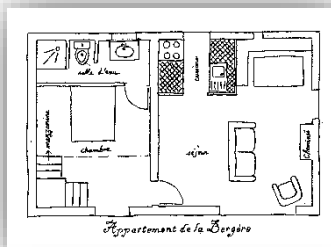

Bocage Saint Roman

Pricelist 2022 for holiday apartments

All apartments were built in 2012. They are decorated individually and with very high quality in a Provencal style with antiques and accessories. There are private patios and communal seats in the park-like garden. The nice summer kitchen can be used after agreeing. The apartments are self catering, but final cleaning is carried out by our employees. There is a sufficient number of parking spaces available.

Bergère

1. 59 m²
   - Extra children's room
   - High ceilings
   - Open fireplace in de livingroom
2. Low season 721,00 €
   Season 910,00 €
   High season 1.085,00 €

Fontaine

1. 38 m²
   - Barrier-free
   - Cozy eating area
   - Luxurious furnishing
2. Low Season 511,00 €
   Season 630,00 €
   High season 756,00 €