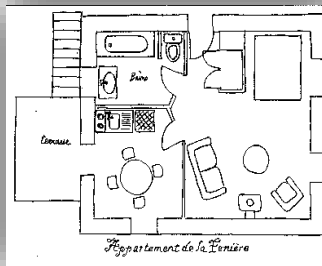

La Grange

- 56 m²
 - Privat patio with panorama view
 - Bathtub
 - Extra sleeping facilities
- Low season 700,00 €
 Season 840,00 €
 High season 980,00 €

Salon et chambre d'enfant

- 40 m²
 - Connecting doors to Bergère and Fontaine
 - Cozy seating area with fire place
 - Separate sleeping room with 2 single beds
 - Nice bathroom with shower
- Low season 364,00 €
 Season 364,00 €
 High season 434,00 €