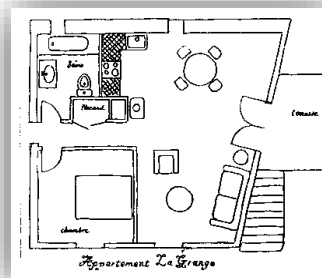

Salon et chambre d'enfant

1. 40 m²
   - Connecting doors to Bergère and Fontaine
   - Cozy seating area with fire place
   - Separate sleeping room with 2 single beds
   - Nice bathroom with shower
2. Low season 364,00 €
   Season 364,00 €
   High season 434,00 €

Low season: 01.01.2022 bis 16.03.2022
Season: 17.03.2022 bis 29.06.2022
High season: 30.06.2022 bis 31.08.2022
Season: 01.09.2022 bis 28.09.2022
Low season: 29.09.2022 bis 31.12.2012

Reservation: +49 (0) 221 922 625-0
E-Mail: bocagesaintroman@posteo.de
www.bocagesaintroman.com

Rates are for 7 nights. Arrival day is Saturday, can also be changed by arrangement. A deposit of 50% of the price is due at time of booking. The price includes bed linen, towels and final cleaning. The final payment of 50% plus a deposit of € 300 is due per apartment is required 4 weeks before your arrival. The deposit will be refunded after your departure. Cancellation is free of charge up to 14 days prior to arrival (low season, season) or 30 days (high season). In case of later cancellation, 50% of the travel price will be withheld. The reservation is only binding upon receipt of the deposit.